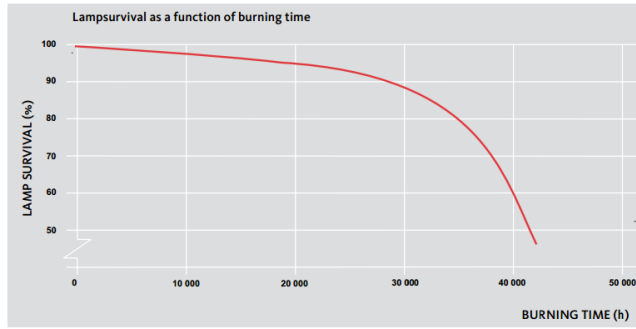

Lifetime Aura Unique-S/E, -D/E and -T/E Long Life for operation with electronic ballast (warm start)

The lifetime is defined as; the time when 10% of the lamps in an installation have failed. The lumen depreciation at this time is indicated with approximately 15%.