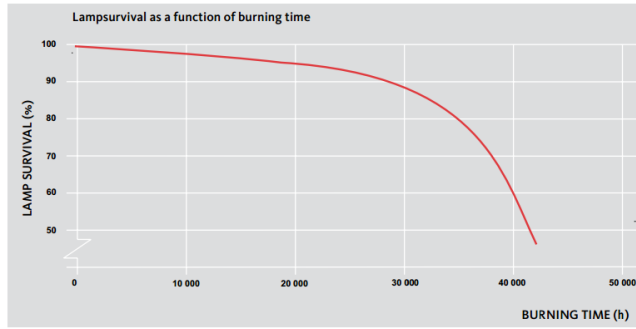

Lifetime Aura Unique-S/E, -D/E and -T/E Long Life
for operation with electronic ballast (warm start)

The lifetime is defined as; the time when 10% of the lamps in an installation have failed. The lumen depreciation at this time is indicated with approximately 15%.