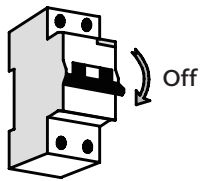

Lanternin

Installation manual – ceiling grid

Accessory - Mounting frame for Plaster Ceilings:
for ceiling thickness 13 mm or 20 mm.

1195x295:
article number 82613120.

595x595:
article number 82613060.

620x620:
article number 82613062.

Accessory - Wire suspending 2m for Aura Lunaria Box:
article number 9330504.

Accessory - Surface Mounting Box:
595x595 & 620x620.

595x595:
article number 82610060.

620x620:
article number 82610062.

Accessory - Surface Mounting Box:
1195x295