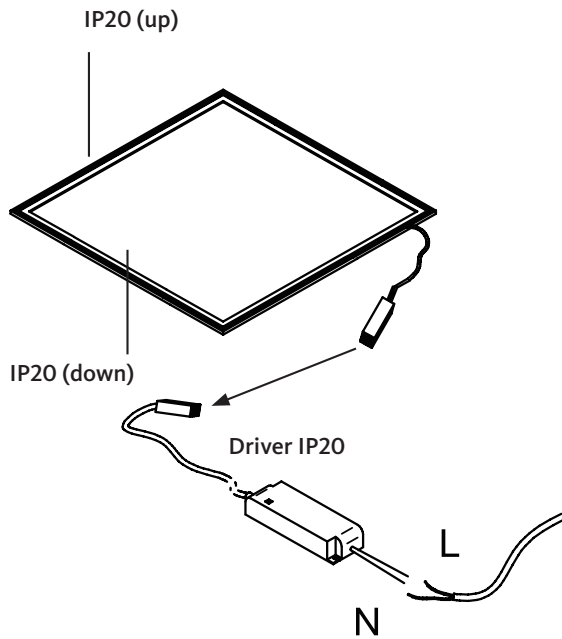

Lanternin

Installation manual – ceiling grid

Accessory - Mounting frame for Plaster Ceilings:
for ceiling thickness 13 mm or 20 mm.

1195x295:
article number 82613120.

595x595:
article number 82613060.

620x620:
article number 82613062.

Accessory - Wire suspending 2m for Aura Lunaria Box:
article number 9330504.

Accessory - Surface Mounting Box:
595x595 & 620x620.

595x595:
article number 82610060.

620x620:
article number 82610062.

Accessory - Surface Mounting Box:
1195x295

1195x295:
article number 82610120..