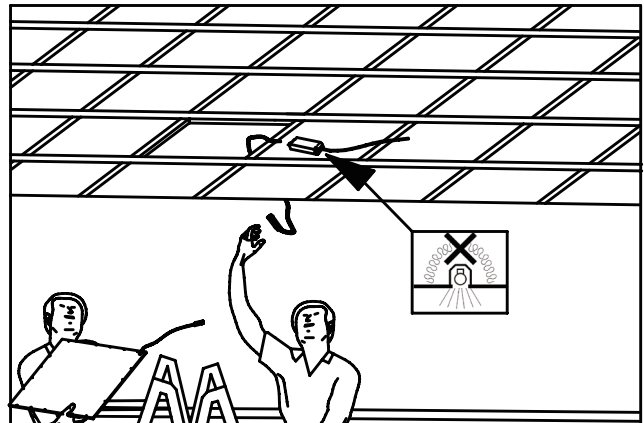

Lanternin

Installation manual – ceiling grid

Accessory - Mounting frame for Plaster Ceilings:
for ceiling thickness 13 mm or 20 mm.

1195x295:
article number 82613120.

595x595:
article number 82613060.

620x620:
article number 82613062.