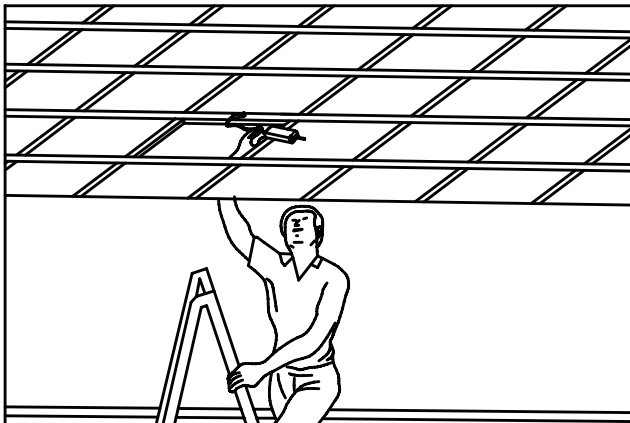

Lanternin

Installation manual – ceiling grid

Accessory - Mounting frame for Plaster Ceilings:
for ceiling thickness 13 mm or 20 mm.

1195x295:
article number 82613120.

595x595:
article number 82613060.

620x620:
article number 82613062.