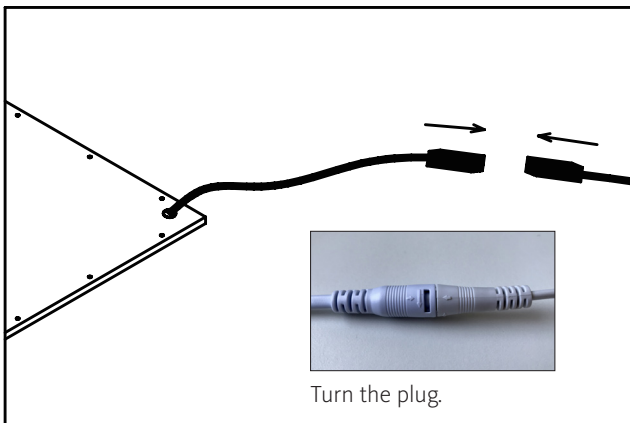

Lanternin

Installation manual – ceiling grid

Accessory - Mounting frame for Plaster Ceilings:
for ceiling thickness 13 mm or 20 mm.

1195x295:
article number 82613120.

595x595:
article number 82613060.

620x620:
article number 82613062.

Accessory - Wire suspending 2m for Aura Lunaria Box:
article number 9330504.

Accessory - Surface Mounting Box:
595x595 & 620x620.

595x595:
article number 82610060.

620x620:
article number 82610062.

Accessory - Surface Mounting Box:
1195x295