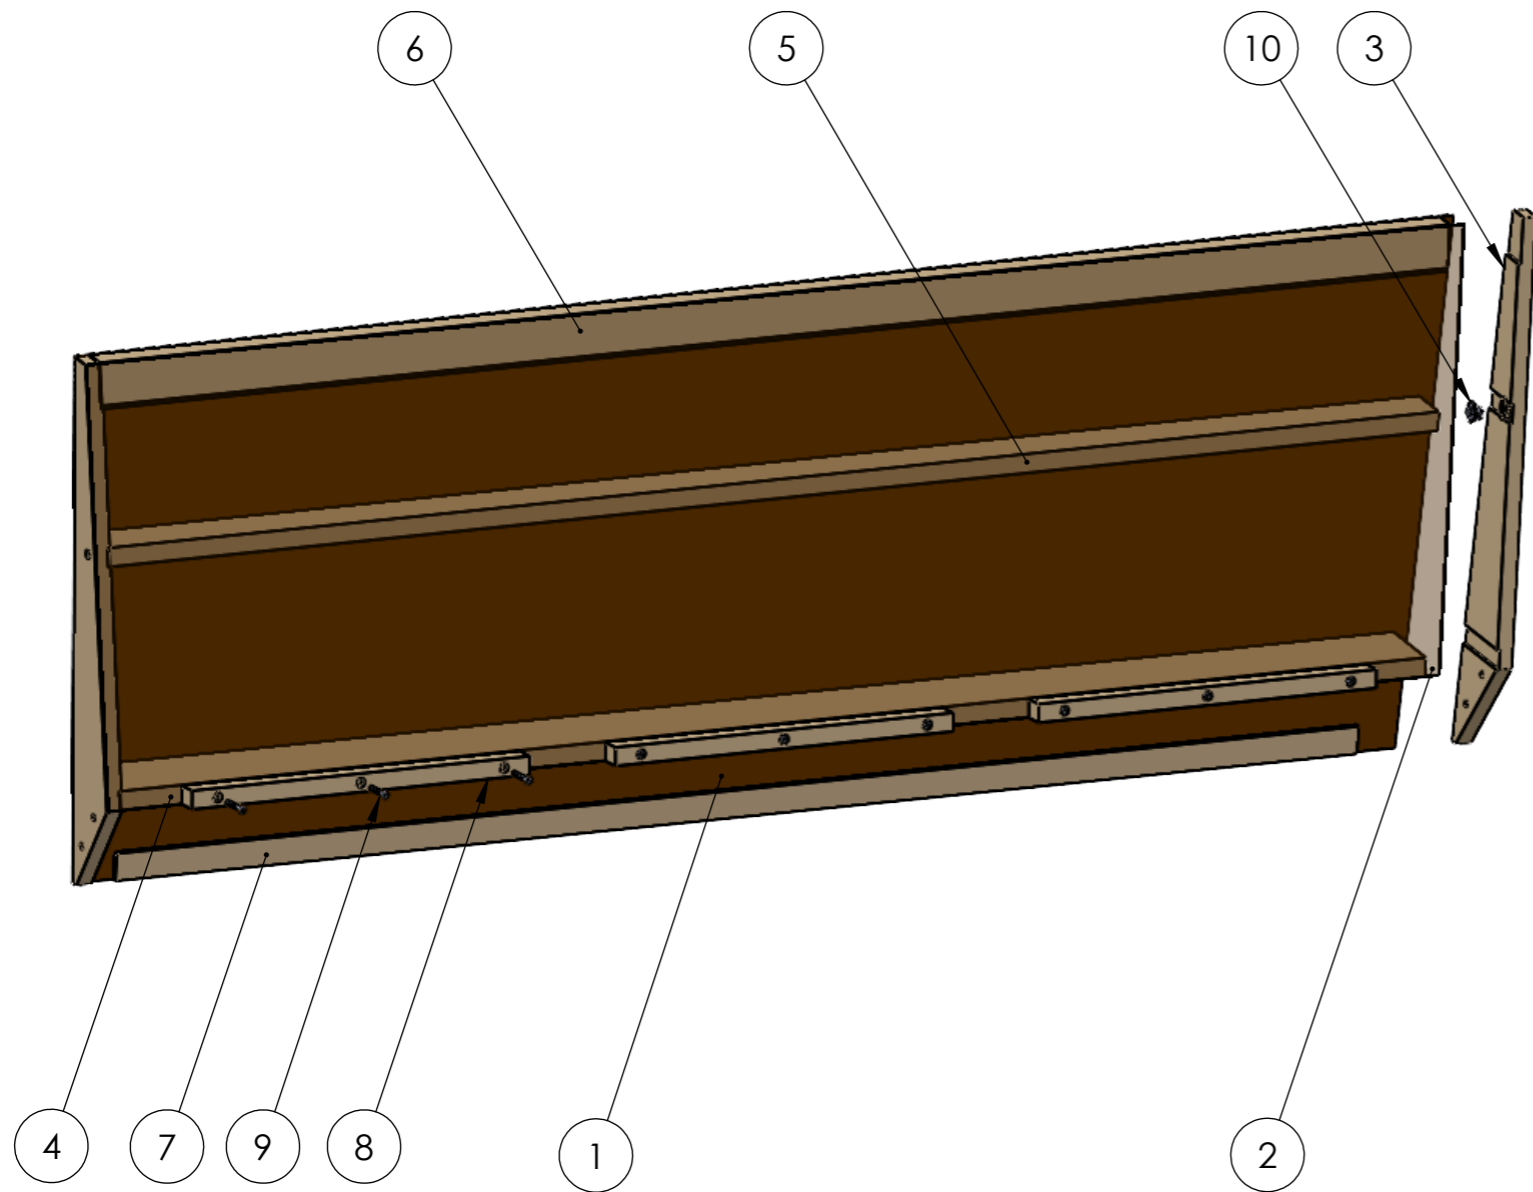

ITEM NO.	PART NUMBER	DESCRIPTION	ProductID	QTY.
1	H-34-106-CB	Bo 3-seater backrest Back cardboard	-	1
2	H-34-103-CB	Bo 3-seater backrest Front cardboard	-	1
3	H-34-091-T	Bo 1-,2-,3-seater back ends [pair] (plywood)	ba143410	2
4	H-34-094-T	Bo 3-seater back frame stretcher (plywood) 1525x85x20	ba143408	1
5	H-34-097-T	Bo 3-seater back frame stretcher (plywood) 1549x53x20	ba143409	1
6	H-34-100-T	Bo 3-seater back slat format 1574x50x32	ba103480	1
7	H-34-110-T	Bo 3-seater back slat (plywood) 1449x30x6	ba143413	1
8	H-34-107-T	Bo 1,2,3-seater back slat format 397x25x20	ba103477	3
9	Flat Head Screw Ø4,5x40	Pleksor 0112113552, Partial thread, Zn	ba950419	9
10	Serrated T-Nut M8x11mm	Pleksor 221431MT08, raw	ba952709	2

Date approved: 2022-01-18	Date created: 2021-10-22	DIMENSION IN MILLIMETERS EUROPEAN PROJECTION		 HAPVAL, NÕMME KÜLA HAAPSALU LÄÄNEMAA 90439 EESTI	
Approved by: Dimitri Leine	Tolerance: +/-0,3 mm				
Drawn by: Danel Jaanson	Sheet format/size: A3	Scale: 1:8	Units: mm	UNLESS OTHERWISE SPECIFIED: DIMENSIONS ARE IN MILLIMETERS THIS DRAWING IS THE PROPERTY OF THE HELLAND BALTIC OÜ AND MUST NOT BE COPIED OR USED WITHOUT OUR APPROVAL	
Weight in grams:	Material:				Last saved: 2022-01-18 Last saved by: Danel
Description: Bo 3-seater back, ba143421		Part number/name: H-34-080-A		Revision: Config name: 3-Seater