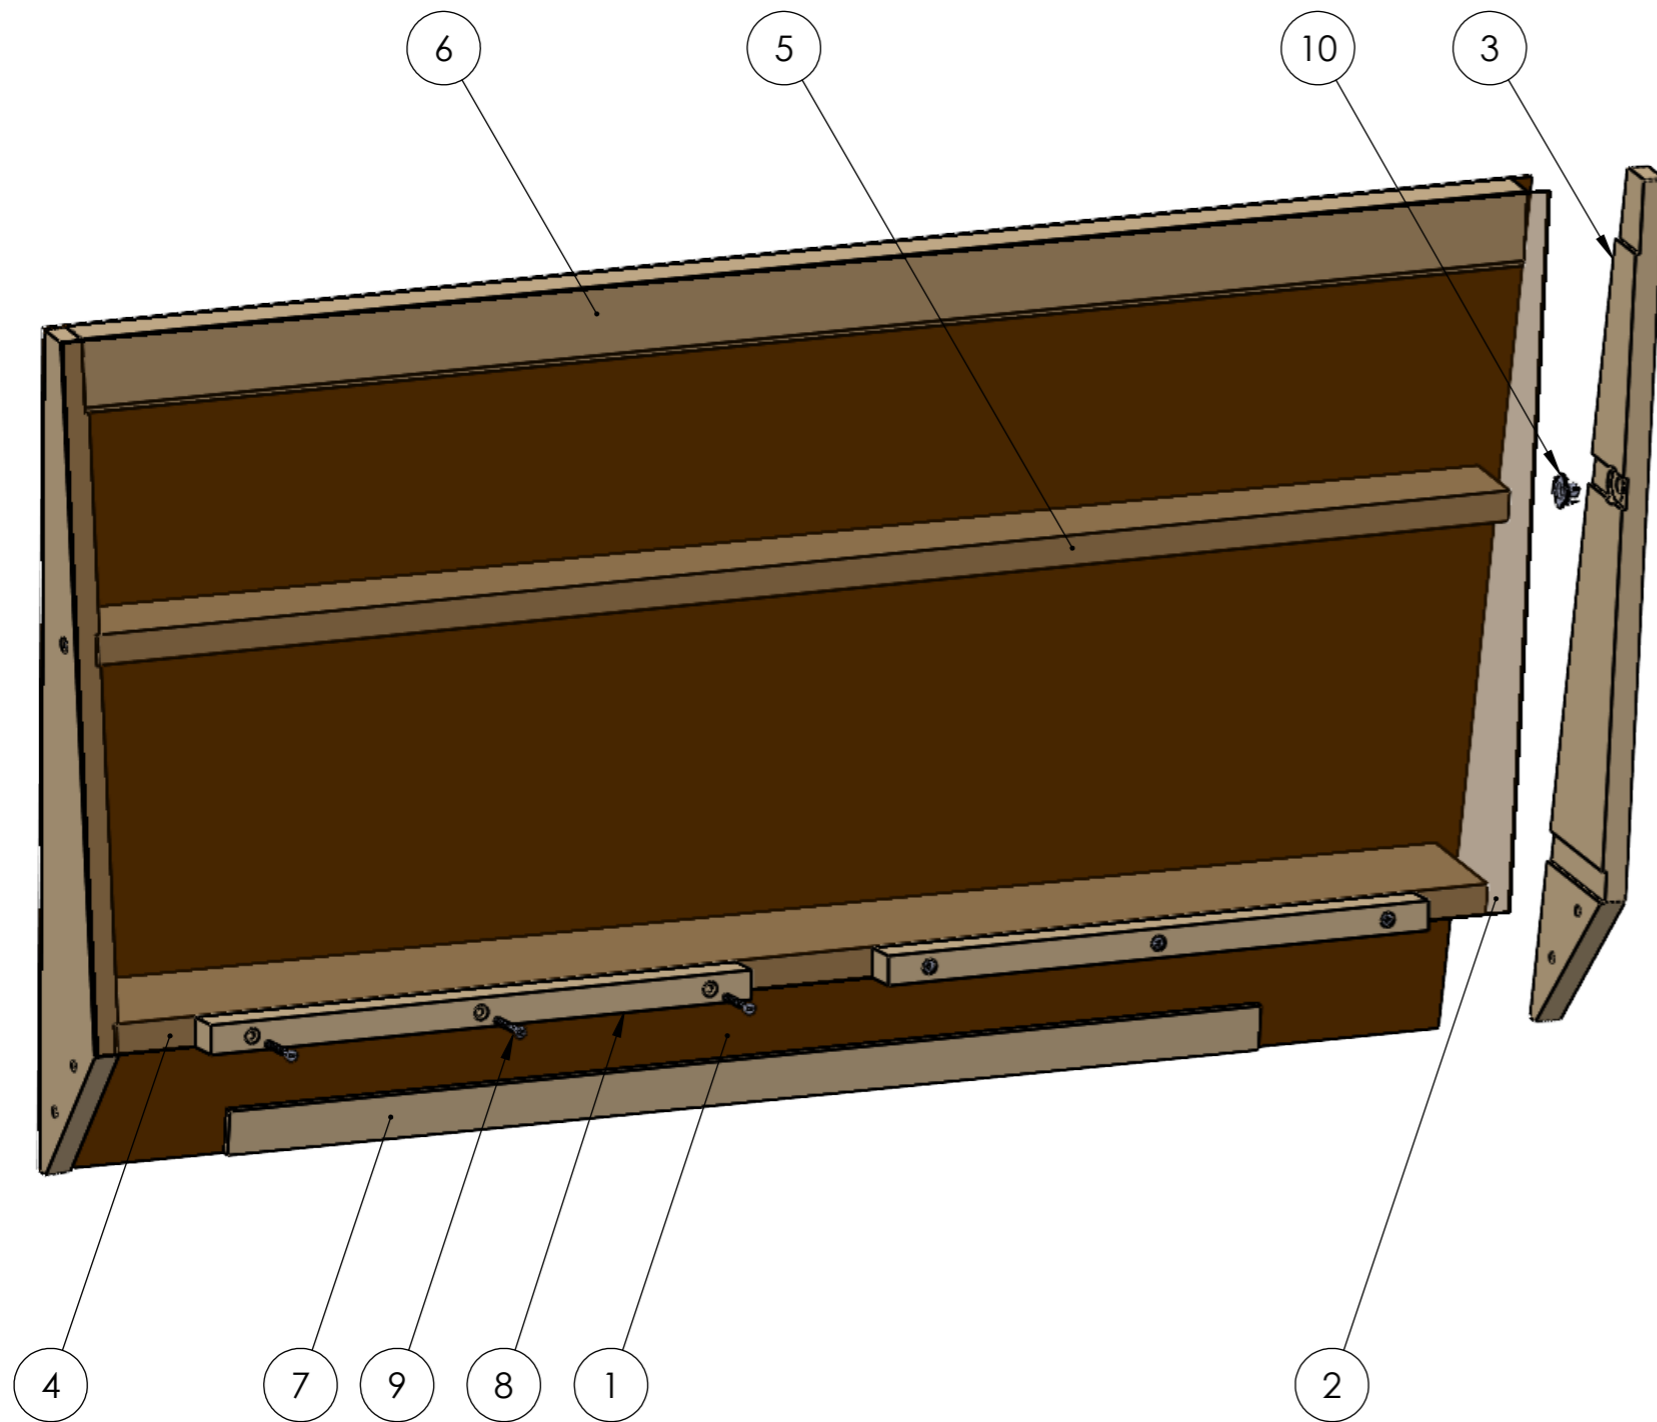

ITEM NO.	PART NUMBER	DESCRIPTION	ProductID	QTY.
1	H-34-104-CB	Bo 1-seater backrest Back cardboard	-	1
2	H-34-101-CB	Bo 1-seater backrest Front cardboard	-	1
3	H-34-091-T	Bo 1-,2-,3-seater back ends [pair] (plywood)	ba143410	2
4	H-34-092-T	Bo 1-seater back frame stretcher (plywood) 486x85x20	ba143404	1
5	H-34-095-T	Bo 1-seater back frame stretcher (plywood) 513x53x20	ba143405	1
6	H-34-098-T	Bo 1-seater back slat format 540x50x32	ba103478	1
7	H-34-108-T	Bo 1-seater back slat (plywood) 455x30x6	ba143411	1
8	H-34-107-T	Bo 1,2,3-seater back slat format 397x25x20	ba103477	1
9	Flat Head Screw Ø4,5x40	Pleksor 0112113552, Partial thread, Zn	ba950419	3
10	Serrated T-Nut M8x11mm	Pleksor 221431MT08, raw	ba952709	2

ITEM NO.	PART NUMBER	DESCRIPTION	ProductID	QTY.
1	H-34-105-CB	Bo 2-seater backrest Back cardboard	-	1
2	H-34-102-CB	Bo 2-seater backrest Front cardboard	-	1
3	H-34-091-T	Bo 1-,2-,3-seater back ends [pair] (plywood)	ba143410	2
4	H-34-093-T	Bo 2-seater back frame stretcher (plywood) 998x85x20	ba143406	1
5	H-34-096-T	Bo 2-seater back frame stretcher (plywood) 1027x53x20	ba143407	1
6	H-34-099-T	Bo 2-seater back slat format 1055x50x32	ba103479	1
7	H-34-109-T	Bo 2-seater back slat (plywood) 752x30x6	ba143412	1
8	H-34-107-T	Bo 1,2,3-seater back slat format 397x25x20	ba103477	2
9	Flat Head Screw Ø4,5x40	Pleksor 0112113552, Partial thread, Zn	ba950419	6
10	Serrated T-Nut M8x11mm	Pleksor 221431MT08, raw	ba952709	2

Date approved: 2022-01-18	Date created: 2021-10-22	DIMENSION IN MILLIMETERS EUROPEAN PROJECTION		 HAPVAL, NÕMME KÜLA HAAPSALU LÄÄNEMAA 90439 EESTI
Approved by: Dimitri Leine	Tolerance: +/-0,3 mm			
Drawn by: Danel Jaanson	Sheet format/size: A3	Scale: 1:8	Units: mm	UNLESS OTHERWISE SPECIFIED: DIMENSIONS ARE IN MILLIMETERS <small>THIS DRAWING IS THE PROPERTY OF THE HELLAND BALTIC OÜ AND MUST NOT BE COPIED OR USED WITHOUT OUR APPROVAL</small>
Weight in grams:	Material:			
Description: Bo 3-seater back, ba143421		Part number/name: H-34-080-A		Revision: Config name: 3-Seater